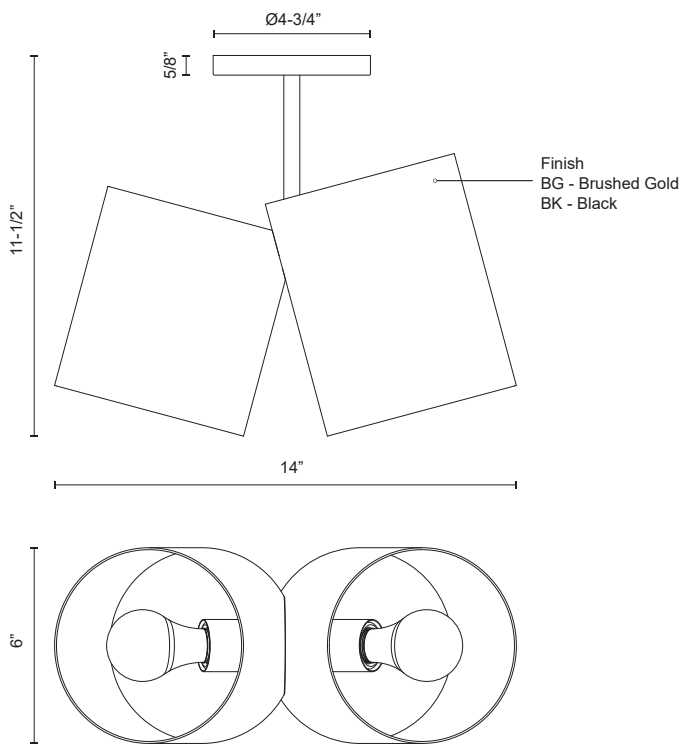

SF58814-BK
 Black

SF58814-BG
 Brushed Gold

SPECIFICATION DETAILS

Fixture Dimensions	L14" x W6" x H11-1/2"
Lamp Type	Incandescent, A19, Medium Base
Wattage	2 x 60W
Voltage	120V
Shade Details	Steel Shade
Location	Dry
Bulbs Included	No
Illumination Direction	Up/Down
Canopy Dimensions	D4-3/4" x H5/8"
Material	Steel + Aluminum
Paint Finish	BG01; BK02; WH01;

- Dual shade asymmetrical shape
- Simple cylinder-shaped shades
- Recommended bulb A19, E26
- Brushed Gold or Matte Black finishes
- Rod included up to 46" in length

COMMENT